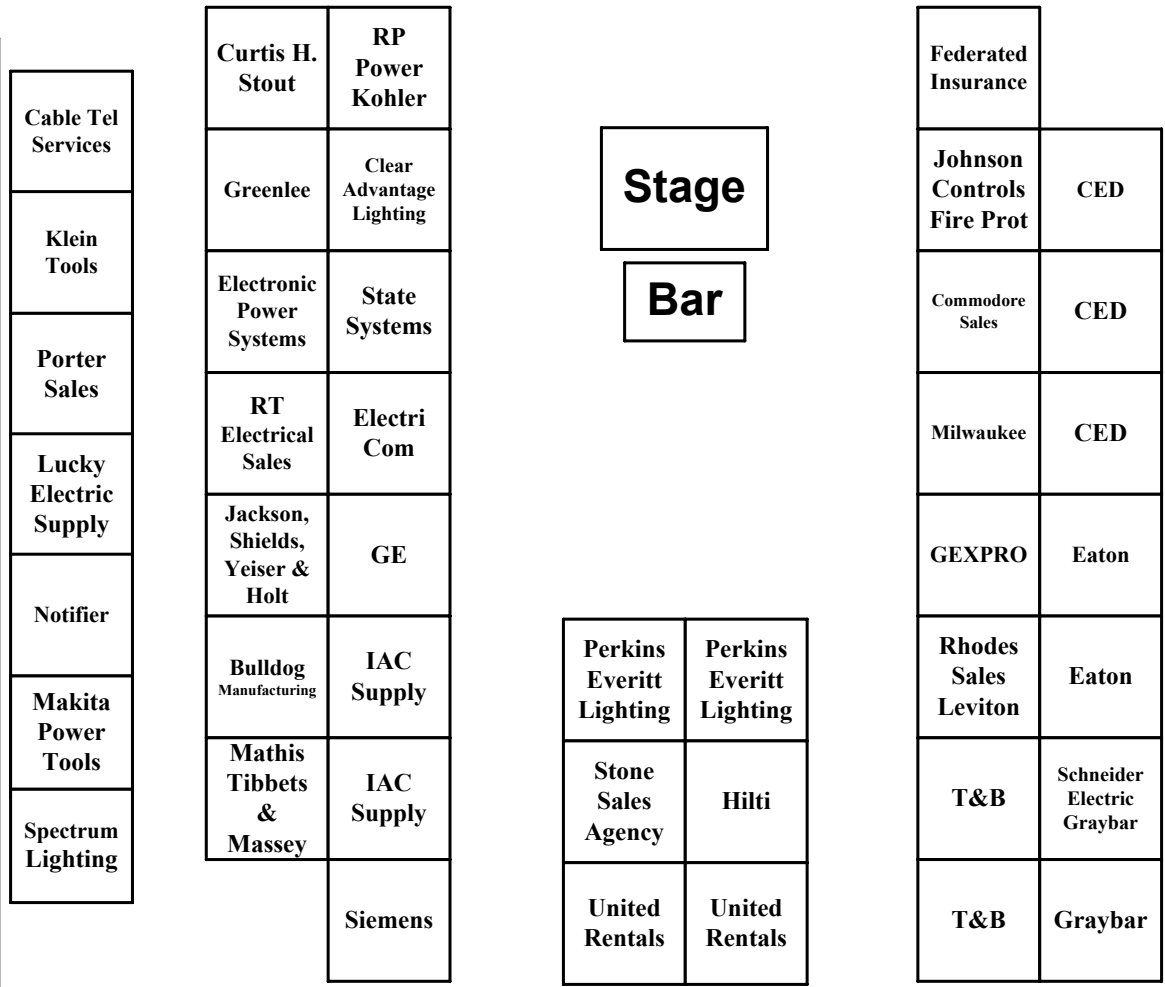

Mid-South IEC Tradeshow
Thursday 5/10/18
Vendor Layout
Updated 04/27/2018

Wire Off Area

ENTRANCE

Thompson Catepillar	3M	Cummins Sales & Service	Chiropractic Memphis	Power Corp / Ideal
---------------------	----	-------------------------	----------------------	--------------------